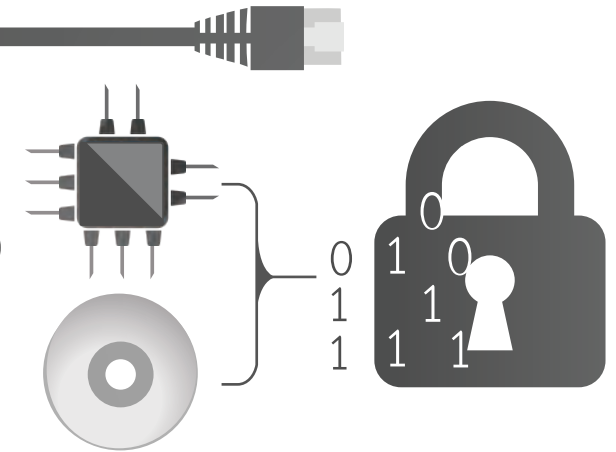

# DTS1 Data Transport System

A DTU Replacement with Encryption

**CURTISS - WRIGHT**

Develop a **net-centric system** with two 1Gb Ethernet ports

**Eliminate client storage** with support for network booting

## Advanced COTS encryption

2 Common Criteria certified encryption layers (Hardware and Software Full Disc Encryption)

2 layers of AES256 bit encryption

**4x Storage**

Up to **4TB** of storage

Offload data quickly with a single rugged Removable Memory Cartridge

**65%**

reduction in size compared to existing DTUs

1.36 Kg

15 Watts

**Weight and power optimized**