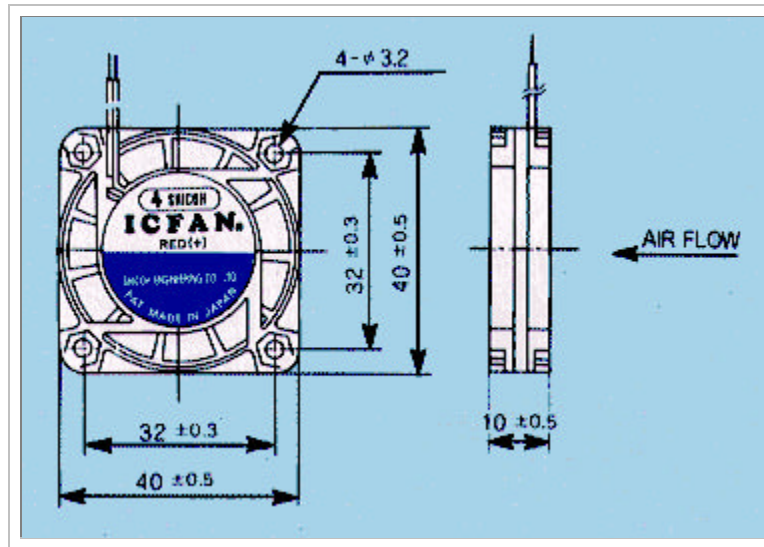

Shicoh Fan Model 0410N

Specifications

Rated Voltage	DC Volts	5	12	12
Speed		M	M	L
Ambient Voltage	DC Volts	4.5~5.5	10.2~13.8	10.2~13.8
Rated Current	Amperes	0,18	0,08	0,07
Rated Input	Watts	0,90	0,96	1,68
Max Air Flow	m ³ /min	0,12	0,12	0,09
Max Static Pressure	mmH ₂ O	3,00	3,20	2,30
Noise at 1m	dB	25	27	23
Operating Temp Range	°C	-5~+60	-10~+60	-10~+60
Storage Temp Range	°C	-40~+70	-40~+70	-40~+70
Life Expectancy	Hours	50000	50000	50000
Insulation Resistance	Ohms	10M at 500VDC		
Voltage withstand		500VAC for 1 minute		
Bearings		Load Bearing Ball		
Lead Wire		UL 1007 AWG28		
		12V +Red -Black 5V +Red -Green		
Weight	Grams	Approx 21		